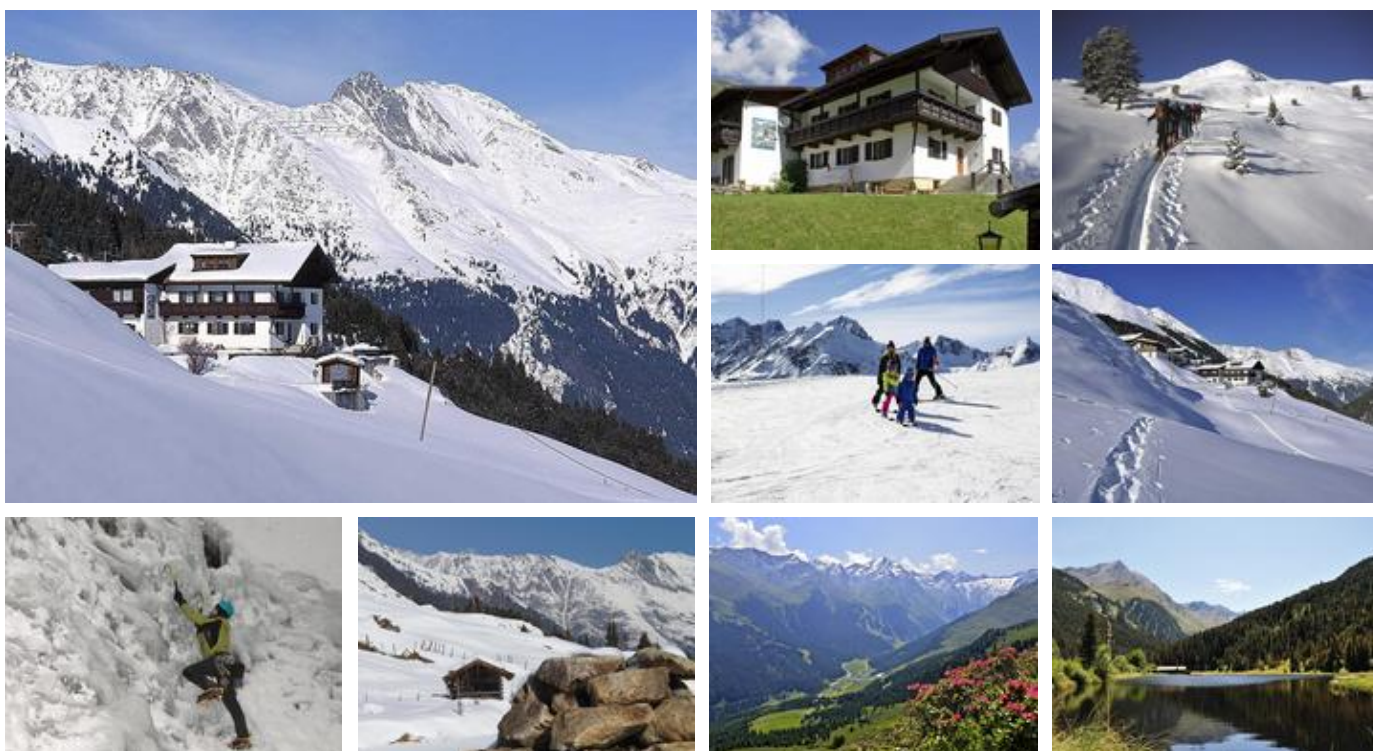

Pension Gletscherblick is located in the village of Praxmar, the most beautiful valley head in Tyrol.

The perfect starting point for numerous ski tours and hikes, far away from the hustle and bustle. Stunning views of the Sellrain mountains - pure nature.

Our guesthouse is closed in the summer but you can visit us at the "Lüsens Alm" mountain hut where you can enjoy fresh milk, butter, buttermilk and cheese from our alpine dairy. Your host is a farmer and winter sports enthusiast.